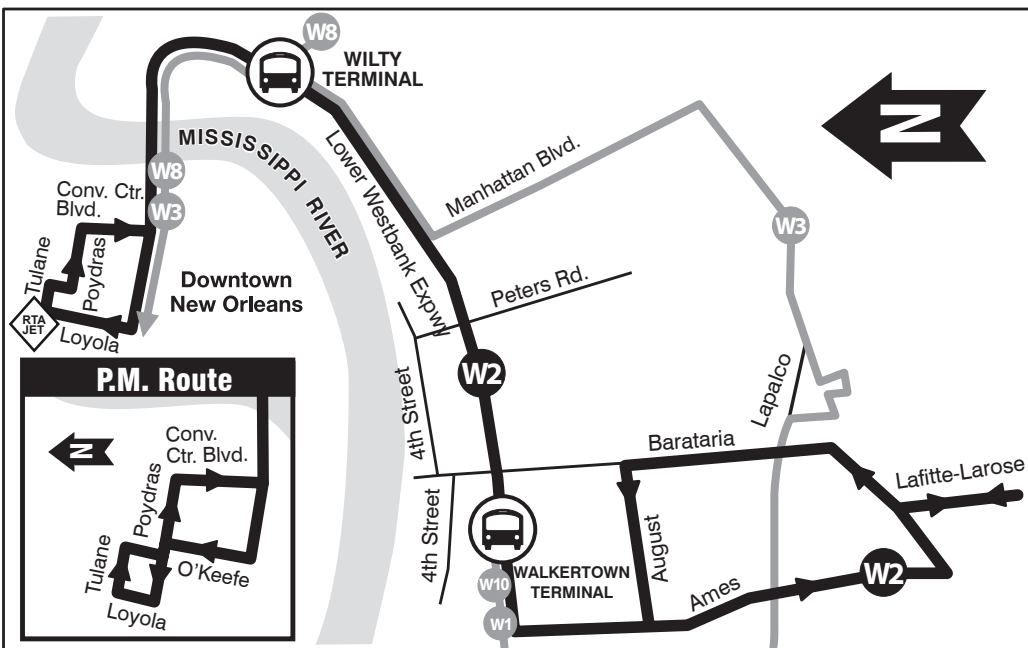

Effective Date: August 17, 2008

Route: The Westbank Expressway route provides service to and from both Westbank Terminals: Walkertown and Wilty. It connects with all Westbank routes and provides service to the New Orleans CBD.

Efectivo: Agosto 17, 2008

Ruta: La ruta de Westbank Expressway provee servicio en ambos sentidos a las dos terminales del Westbank. Conecta con todas las rutas del Westbank y provee servicio al CBD de New Orleans.