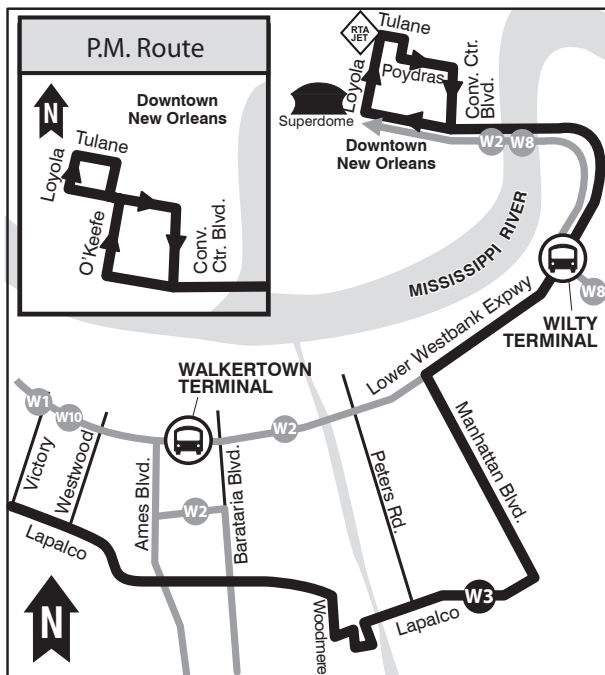

Effective Date: August 17, 2008

Route: The Lapalco route runs along Lapalco Boulevard, from Victory Drive to Manhattan Boulevard, then north on Manhattan to the Westbank Expressway, where it continues to the Wilty Terminal. It connects with the Westbank Expressway and Terrytown routes and provides service to the New Orleans CBD.

Efectivo: Agosto 17, 2008

Ruta: La ruta de Lapalco por Lapalco Blvd. de Victory Dr. a Manhattan Blvd., entonces norte en Manhattan hacia el Westbank Expressway donde continúa a la terminal Wilty. Se conecta con las rutas del Westbank Expressway y Terrytown y provee servicio al New Orleans CBD.