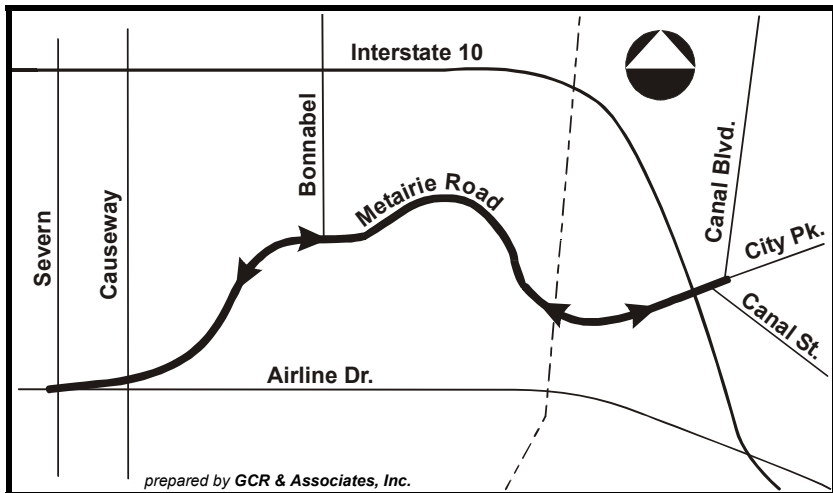

Bus Route

Route: The Metairie Road route departs Severn Ave. and Metairie Road; east on Metairie Road to Canal Blvd. and City Park Ave. at the Canal Cemeteries (New Orleans). Returns out City Park Ave. west, onto Metairie Road to Severn Ave.

For Westbank information call:
367-7433

JEFFERSON TRANSIT

METAIRIE ROAD

All trips are ADA accessible.

All buses have Bike Racks.

Monday – Friday (Excluding Holidays)						
	Leave Severn Ave.	Leave Bonnabel Blvd.	Arrive Canal & City Park	Leave Canal & City Park	Leave Bonnabel Blvd.	Arrive Severn Ave.
AM	* 6:23	6:30	6:41	6:41	6:51	6:58
AM	* 6:43	6:50	7:01	7:01	7:11	7:18
AM	7:03	7:10	7:21	7:21	7:31	7:38
AM	7:23	7:30	7:41	7:41	7:51	7:58
AM	7:43	7:50	8:01	8:01	8:11	8:18
AM	8:03	8:10	8:21	8:21	8:31	8:38
AM	8:23	8:30	8:41	8:41	8:51	8:58
AM	8:43	8:50	9:01	9:01	9:11	9:18
AM	9:03	9:10	9:21	9:21	9:31	9:38 *
AM	9:23	9:30	9:41	9:41	9:51	9:58
AM	10:03	10:10	10:21	10:21	10:31	10:38
AM	10:43	10:50	11:01	11:01	11:11	11:18 *
AM	* 11:23	11:30	11:41	11:41	11:51	11:58
PM	12:03	12:10	12:21	12:21	12:31	12:38 *
PM	* 12:43	12:50	1:01	1:01	1:11	1:18
PM	1:23	1:30	1:41	1:41	1:51	1:58
PM	2:03	2:10	2:21	2:21	2:31	2:38
PM	2:43	2:50	3:01	3:01	3:11	3:18
PM	3:23	3:30	3:41	3:41	3:51	3:58
PM	* 3:43	3:50	4:01	4:01	4:11	4:18
PM	4:03	4:10	4:21	4:21	4:31	4:38
PM	4:23	4:30	4:41	4:41	4:51	4:58
PM	4:43	4:50	5:01	5:01	5:11	5:18
PM	5:03	5:10	5:21	5:21	5:31	5:38
PM	5:23	5:30	5:41	5:41	5:51	5:58
PM	5:43	5:50	6:01	6:01	6:11	6:18
PM	6:03	6:10	6:21	6:21	6:31	6:38 *
PM	6:23	6:30	6:41	6:41	6:51	6:58 *