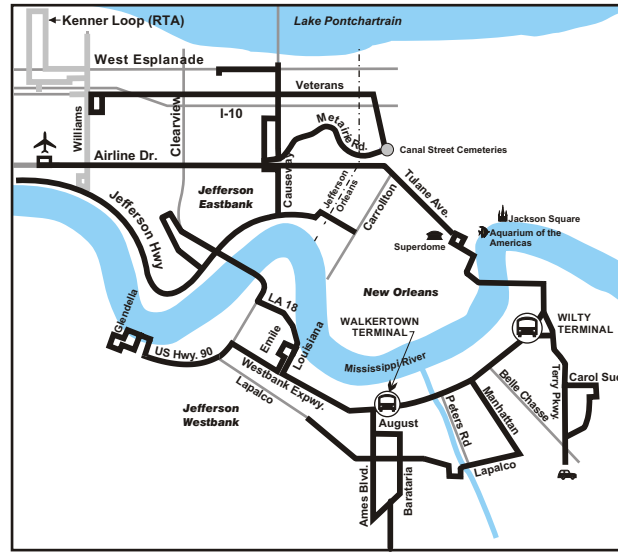

It's as easy as 1-2-3

System Map

The Permit

- 1** View a short training video that illustrates the safe and proper use of the bike rack.
- 2** Practice mounting a bike on a bike rack. (Practice bikes are available at both locations)
- 3** Sign a waiver stating that you assume full responsibility for safely loading and unloading the bicycle. (Bring valid picture identification with you.)

WESTBANK
Wilty Terminal Information Booth, Gretna
Monday - Friday
Call 504-367-7433 for hours

Jefferson Transit serves most destinations, including shopping centers, bike routes and paths, parks, schools, the airport and downtown New Orleans. Please check our current schedules for specific route information. Call 818-1077 for more information or to obtain schedules.